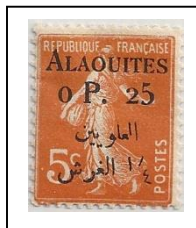

French Mandate of the
ALAOUITES STATE
1925-1930

January 1, 1925
Stamps of France surcharged in black
unwatermarked, perf 14x13-1/2

1

2

3

4

5

6