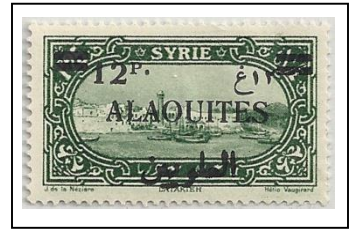

1926

Stamps of Syria (1925), surcharged in black and red
unwatermarked, perf 12-1/2, 13-1/2

41

**4.50p on 75c brown
orange, black
surcharge**

43

1928

Stamps of Syria (1925), additional surcharges
unwatermarked, perf 12-1/2, 13-1/2

**4p on 25c olive black,
red surcharge**

49