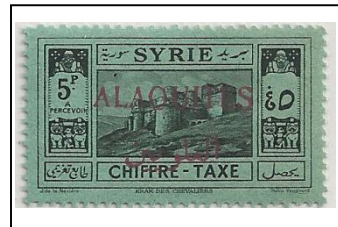

J10

The stamps of Alawite State (Alaouites) were superseded in 1930 by those of Latakia