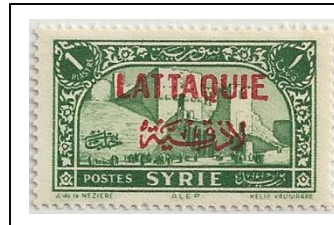

9

1.50p bister brown, red overprint

10