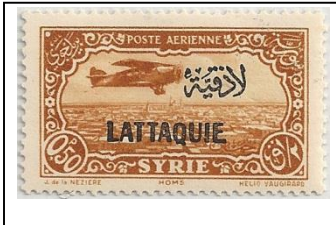

AIR POST STAMPS

1931-33

Syria Air Post Stamps 1931, overprinted in black or red
unwatermarked, perf 13-1/2

1933

C1