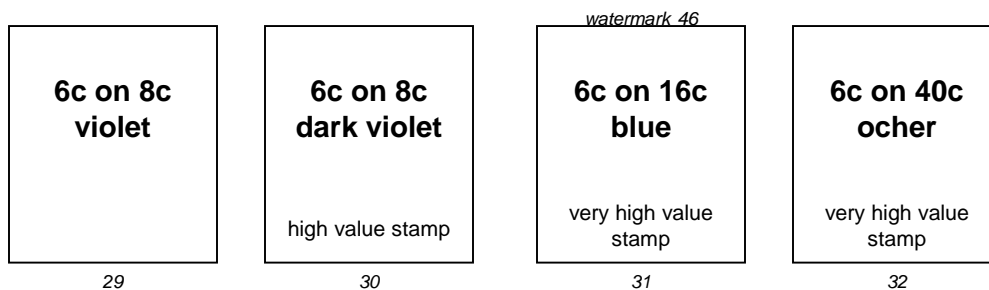

1879, May
Queen Victoria Design
watermark #46, perf 14, engraved

1880 - 1882
Queen Victoria Design
watermark #1, perf 14, engraved

1880 - 1882
Queen Victoria Design, various surcharges in red or black
watermark #1, perf 14, engraved

1883 - 1886
Queen Victoria Design
watermark #2, perf 14, engraved

1885
Queen Victoria Design, surcharged 2c in black
watermark #2, perf 14, engraved

1891
Queen Victoria Design, surcharged 6c in black or red
watermark #2, perf 14, engraved