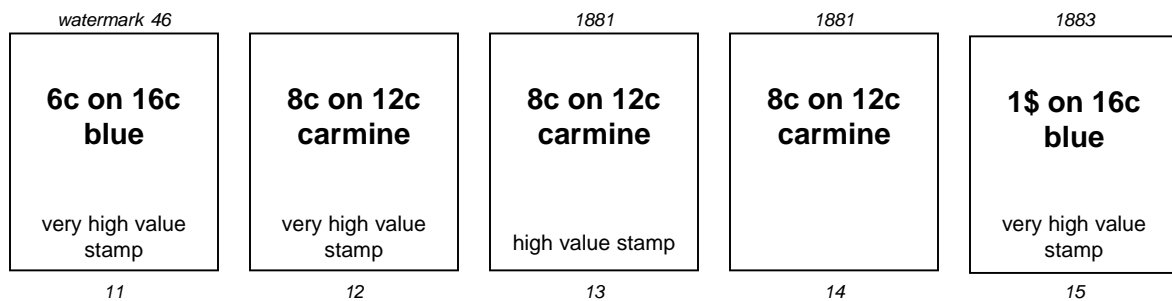

1879, May
Queen Victoria Design
watermark #46, perf 14, engraved

1880 - 1882
Queen Victoria Design
watermark #1, perf 14, engraved

1880 - 1882
Queen Victoria Design, various surcharges in red or black
watermark #1, perf 14, engraved

1883 - 1886
Queen Victoria Design
watermark #2, perf 14, engraved

1885
Queen Victoria Design, surcharged 2c in black
watermark #2, perf 14, engraved

1891
Queen Victoria Design, surcharged 6c in black or red
watermark #2, perf 14, engraved