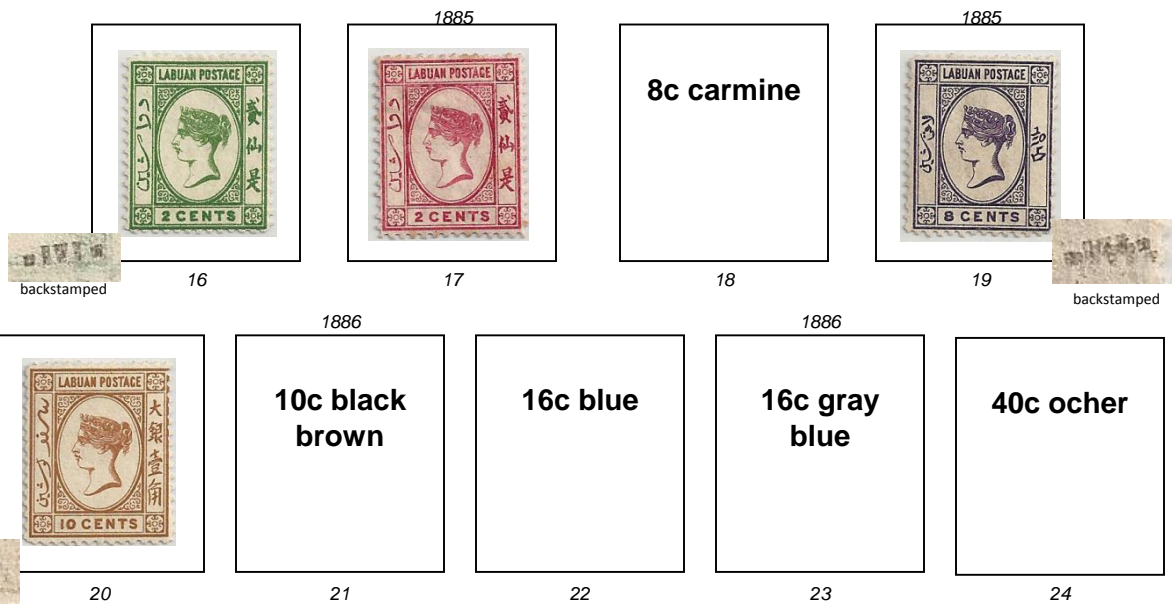

1879, May
Queen Victoria Design
watermark #46, perf 14, engraved

1880 - 1882
Queen Victoria Design
watermark #1, perf 14, engraved

1880 - 1882
Queen Victoria Design, various surcharges in red or black
watermark #1, perf 14, engraved

1883 - 1886
Queen Victoria Design
watermark #2, perf 14, engraved

1885
Queen Victoria Design, surcharged 2c in black
watermark #2, perf 14, engraved

1891
Queen Victoria Design, surcharged 6c in black or red
watermark #2, perf 14, engraved