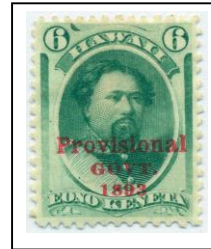

Provisional Government of
HAWAII
 1893 - 1894

1893
 Stamps overprinted "Provisional GOVT. 1893"
 OVERPRINTED IN RED

53
 Prices Victoria Kamamalu

54
 Princess Likelike

55 - never hinged
 Princess Likelike

56 - no gum
 King David Kalakaua

57 - no gum
 Queen Liliuokalani

58
 King Kamehameha V

59
 King Kamehameha V

60
 King Kamehameha V

61 - no gum
 King David Kalakaua

10c red
 brown

 very high value
 stamp

 61B
 King David Kalakaua