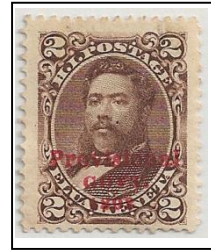

Provisional Government of
HAWAII
 1893 - 1894

1893
 Stamps overprinted "Provisional GOVT. 1893"
 OVERPRINTED IN RED

53
 Prices Victoria Kamamalu

54
 Princess Likelike

55 - never hinged
 Princess Likelike

56 - no gum
 King David Kalakaua

57 - no gum
 Queen Liliuokalani

58
 King Kamehameha V

59
 King Kamehameha V

60
 King Kamehameha V

61 - no gum
 King David Kalakaua

10c red
 brown

 very high value
 stamp

 61B
 King David Kalakaua