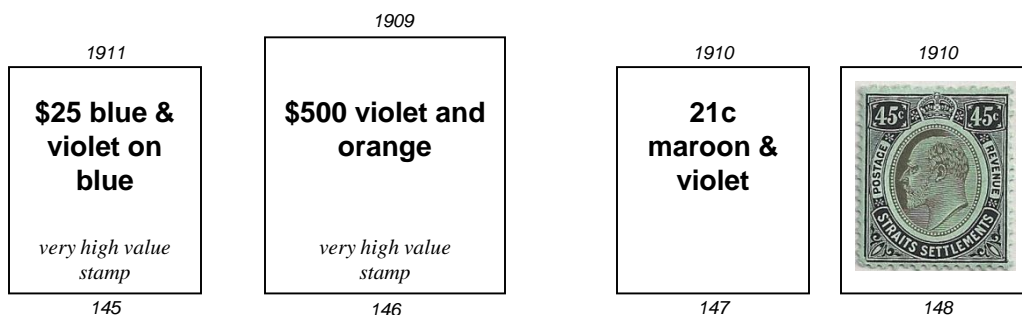

1908-1911
King Edward VII design
watermark #3, chalky paper