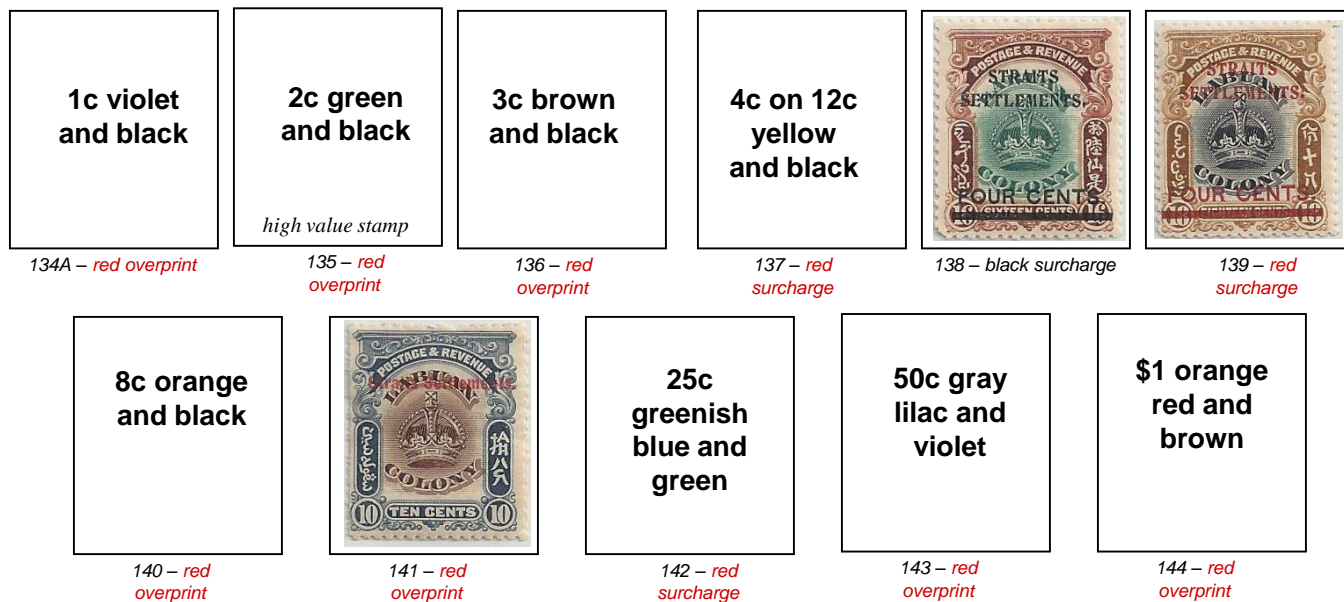

126

127

128

*very high value
stamp*
128A

*very high value
stamp*
128B

British Crown Colony of
STRAITS SETTLEMENTS

1906-1911
King Edward VII
watermark #3, ordinary paper

1907
Stamps of Labuan (1902-1903)
overprinted or surcharged in red or black