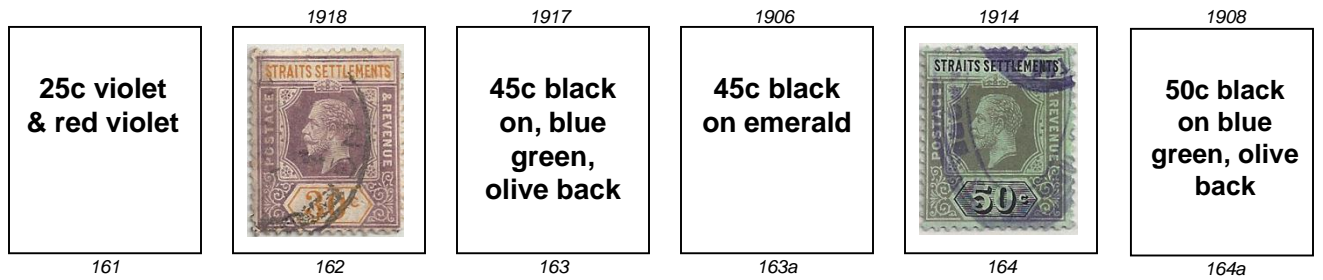

British Crown Colony of STRAITS SETTLEMENTS

1912-18
King George V design
watermark #3, chalky paper, Die I