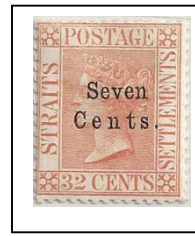

17

18

1880

perf 12-1/2

**96c olive
gray**

high value stamp

19

British Crown Colony of
STRAITS SETTLEMENTS

May, 1879
Stamps of 1867 – 1872
surcharged

20 (thin)

21

backstamped

1880
Queen Elizabeth Design
Scott #16 surcharged 10c on 30c AND Scott #13 surcharged 5c on 8c
(various types of surcharges)

10c on 30c	10c on 30c	10c on 30c	10c on 30c	10c on 30c	10c on 30c	10c on 30c
22	23	24	25 <i>high value stamp</i>	25A <i>very high value stamp</i>	25B <i>very high value stamp</i>	25C <i>very high value stamp</i>

10c on 30c with cents	10c on 30c with cents	10c on 30c with cents	10c on 30c with cents	10c on 30c with cents	10c on 30c with cents	10c on 30c with cents
26	27 <i>high value stamp</i>	27A <i>high value stamp</i>	28 <i>very high value stamp</i>	28A <i>very high value stamp</i>	28B <i>very high value stamp</i>	28C <i>very high value stamp</i>