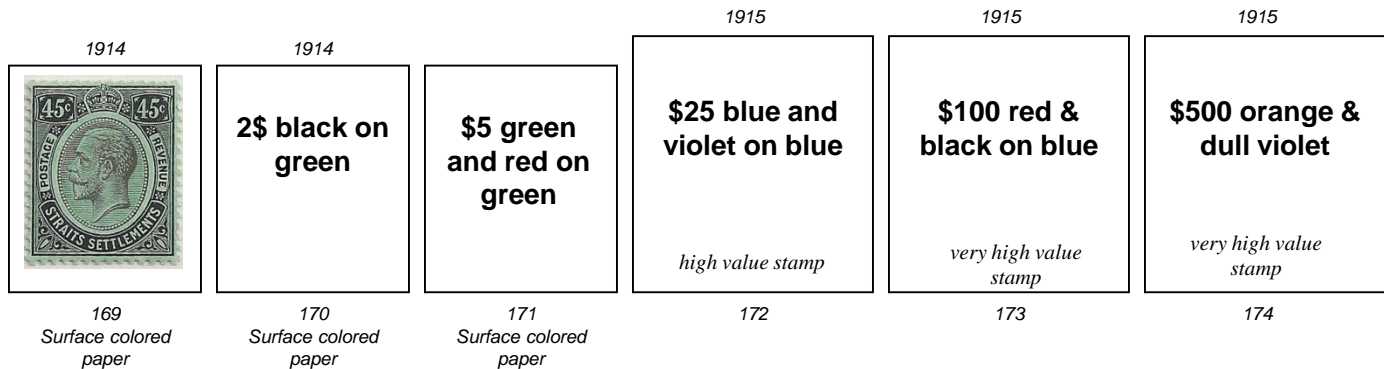

British Crown Colony of STRAITS SETTLEMENTS

1912-18
King George V design
watermark #3, chalky paper, Die I