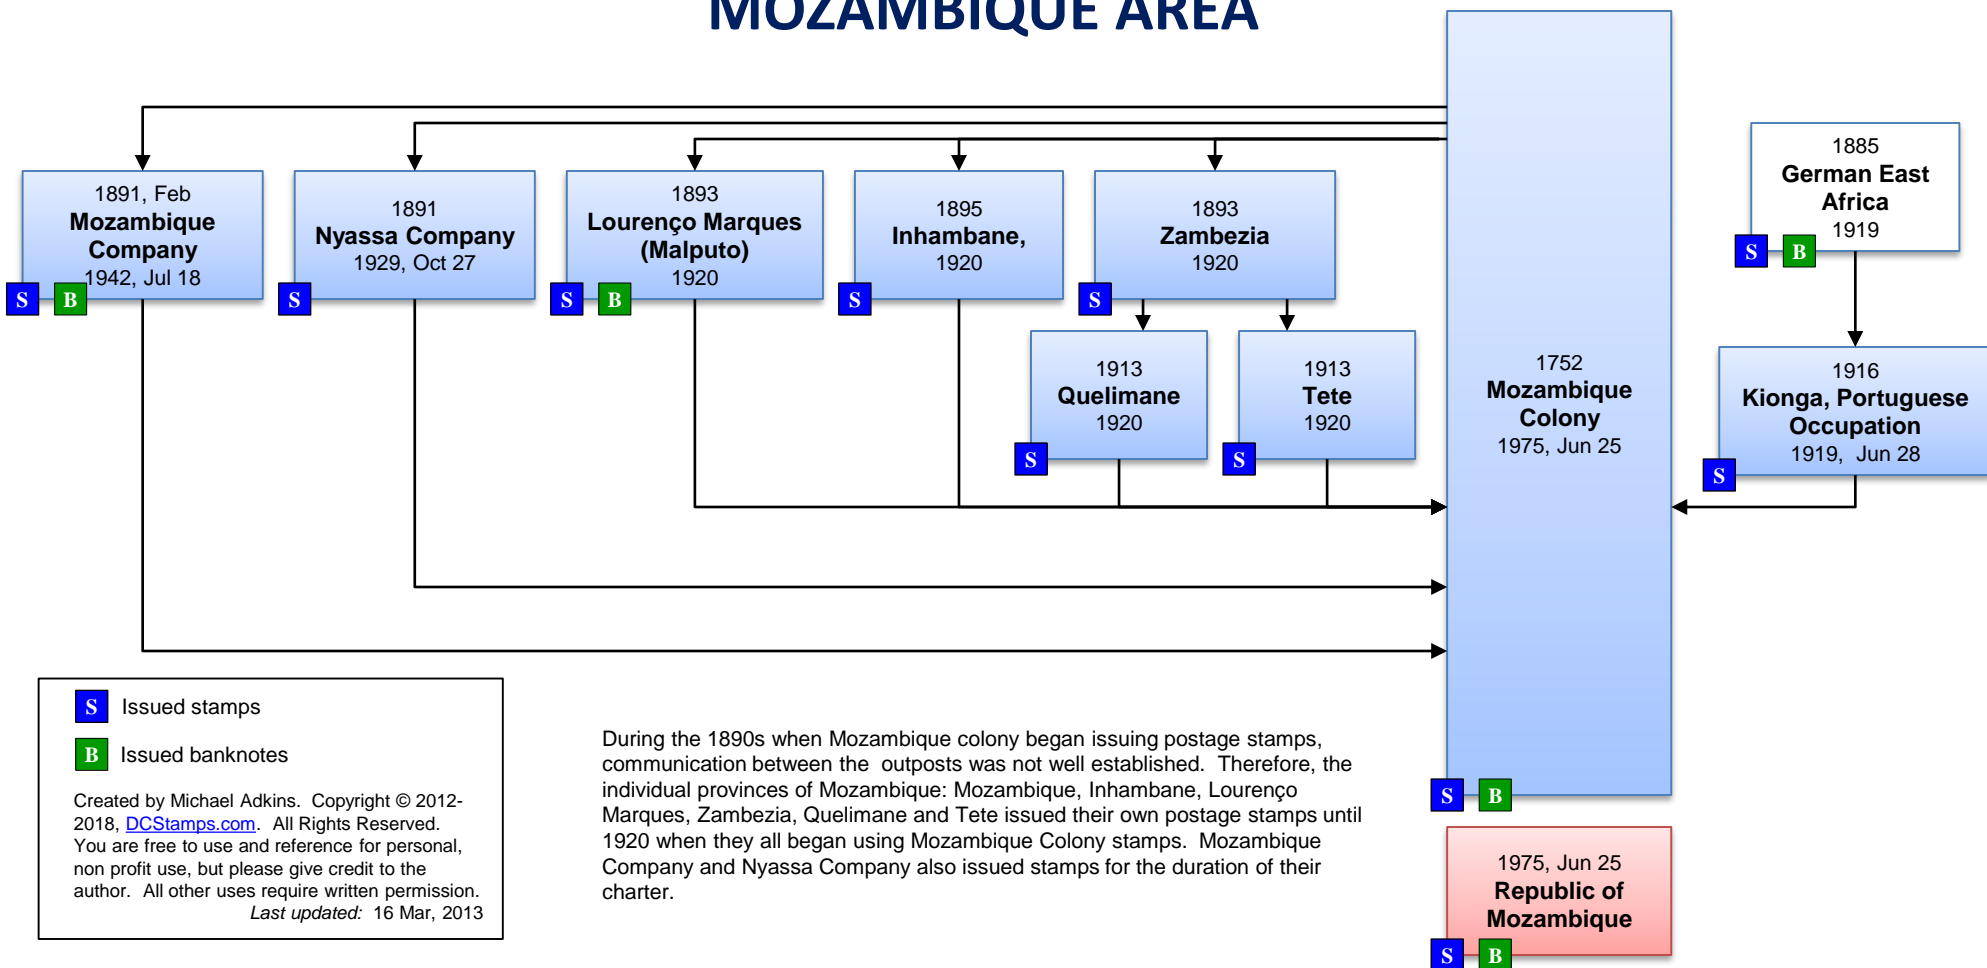

REGIONAL TRANSITIONS MOZAMBIQUE AREA

S Issued stamps
B Issued banknotes

Created by Michael Adkins. Copyright © 2012-2018, DCStamps.com. All Rights Reserved. You are free to use and reference for personal, non profit use, but please give credit to the author. All other uses require written permission.
Last updated: 16 Mar, 2013

During the 1890s when Mozambique colony began issuing postage stamps, communication between the outposts was not well established. Therefore, the individual provinces of Mozambique: Mozambique, Inhambane, Lourenço Marques, Zambezia, Quelimane and Tete issued their own postage stamps until 1920 when they all began using Mozambique Colony stamps. Mozambique Company and Nyassa Company also issued stamps for the duration of their charter.

S **B**
1975, Jun 25
Republic of Mozambique
S **B**