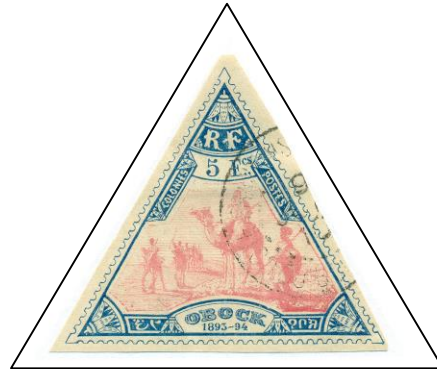

French Colony of
OBOCK
1884 – 1902

1892

Stamps of the French Colonies, handstamped with a curved "OBOCK" in black
unwatermarked, perf 14x13½

1

2

3

4

5

6

7

9

10

11

1892

Stamp of the French Colonies, handstamped with a straight "OBOCK" in black
unwatermarked, perf 14x13½

12

57

58

1893

Triangle stamps, Camel and Somali Warriors designs

unwatermarked, impref, quadrille lines printed on paper

**2fr violet and
orange**

44A
33mm at base

45
42mm at base