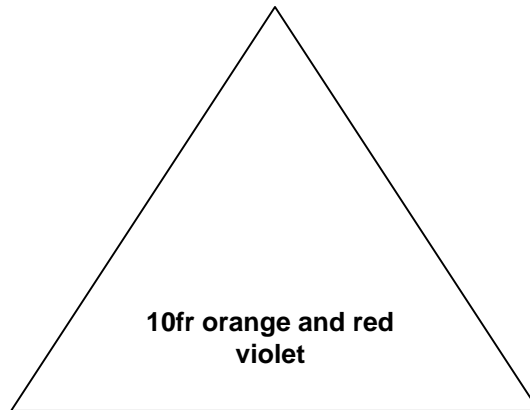

49

50

51

52

53

54

55

56

57

58

1893

Triangle stamps, Camel and Somali Warriors designs

unwatermarked, impref, quadrille lines printed on paper

**2fr violet and
orange**

44A
33mm at base

45
42mm at base