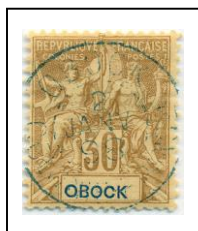

Stamps of the French Colonies Navigation and Commerce design, "Obock" in tablet in red or blue
unwatermarked, perf 14x13½

32

33

34

35

36

37

38

39

40

41

42

43

44

1893

Triangle Camel and Rider design
unwatermarked, impref, quadrille lines printed on paper