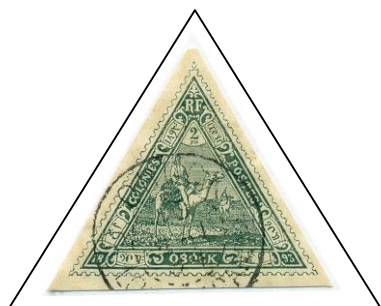

Stamps of the French Colonies Navigation and Commerce design, "Obock" in tablet in red or blue
unwatermarked, perf 14x13½

32

33

34

35

36

37

38

39

40

41

42

43

44

1893

Triangle Camel and Rider design
unwatermarked, impref, quadrille lines printed on paper