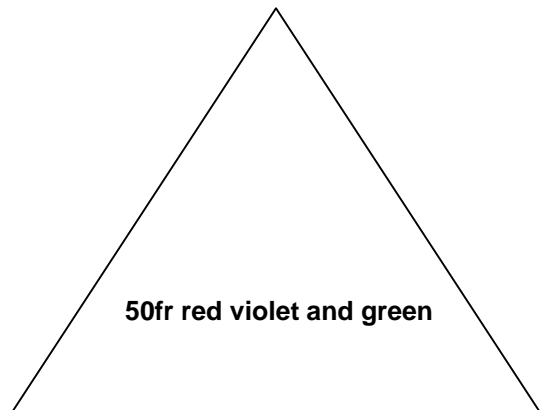

50fr red violet and green

64
46mm at base